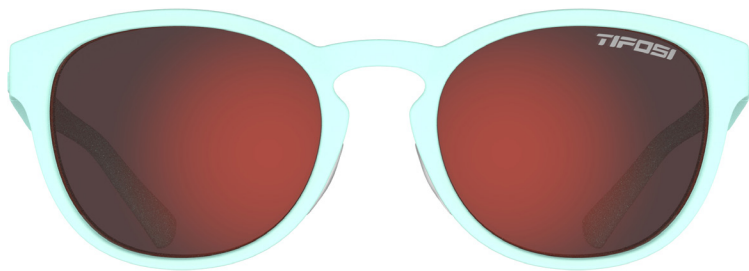

# SMIRK

FRAME: FULL  
WEIGHT: 24G

SIZING: S-L  
RX: DIRECT FIT

STANDARD/MIRROR: \$15.00 WHSLE \$29.95 MSRP  
POLARIZED: \$27.50 WHSLE \$54.95 MSRP

**BLACKOUT**  
1790410592  
SMOKE

**MATTE BLUE TORTOISE**  
1790405457  
BROWN

**AQUA SHIMMER**  
1790401964  
ROSE MIRROR

**CRYSTAL DENIM**  
1790406145  
GOLD MIRROR

**HONEY**  
1790404775  
GT

**BLACKOUT**  
1790510551  
SMOKE POLARIZED ➤

**MATTE BLUE TORTOISE**  
1790505450  
BROWN POLARIZED ➤

# SVAGO

FRAME: FULL  
WEIGHT: 26G

SIZING: S-L  
RX: DIRECT FIT

STANDARD: \$12.50 WHSLE \$25.00 MSRP  
STANDARD MIRROR: \$15.00 WHSLE \$29.95 MSRP  
POLARIZED: \$27.50 WHSLE \$54.95 MSRP

**CRYSTAL PEACH BLUSH**  
1560407980  
SMOKE GRADIENT