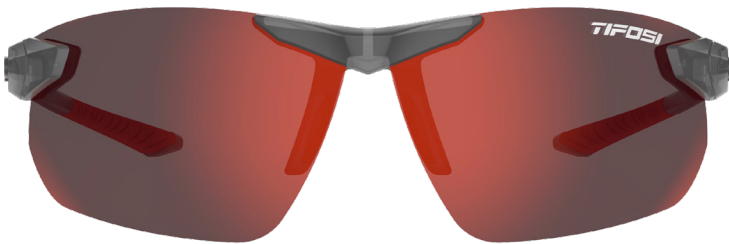

SEEK^{FC 2.0}

FRAME: HALF   SIZING: S-M
WEIGHT: 23G   RX: N/A

STANDARD/MIRROR: $17.50 WHSLE $34.95 MSRP
POLARIZED: $30.00 WHSLE $59.95 MSRP