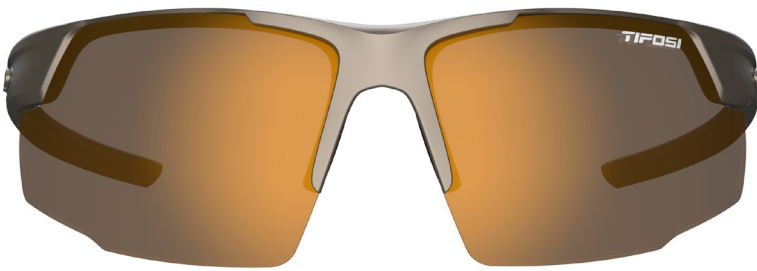

# STRIKEOUT

FRAME: HALF  
WEIGHT: 22G  
SIZING: XS-S  
RX: DIRECT FIT

STANDARD/MIRROR: \$15.00 WHSLE \$29.95 MSRP  
POLARIZED: \$27.50 WHSLE \$54.95 MSRP

-   
**BLACKOUT**  
1740410592  
SMOKE
-   
**SATIN VAPOR**  
1740402863  
SKY BLUE MIRROR
-   
**MATTE WHITE**  
1740401278  
SMOKE RED MIRROR
-   
**BLUE TORTOISE**  
1740505450  
BROWN POLARIZED ➤

# SHUTOUT (YOUTH 13+ & UP)

FRAME: HALF  
WEIGHT: 23G  
SIZING: XS-S  
RX: DIRECT FIT

STANDARD: \$12.50 WHSLE \$25.00 MSRP  
STANDARD MIRROR: \$15.00 WHSLE \$29.95 MSRP

-   
**BLACKOUT**  
1660410570  
SMOKE
-   
**GLOSS BLACK**  
1660400281  
SMOKE BRIGHT BLUE MIRROR
-   
**MIDNIGHT NAVY**  
1660403574  
SMOKE YELLOW MIRROR
-   
**MATTE WHITE**  
1660401281  
SMOKE BRIGHT BLUE MIRROR
-   
**MATTE WHITE**  
1660401278  
SMOKE RED MIRROR

# TRACK

FRAME: HALF  
WEIGHT: 23G  
SIZING: S-L  
RX: N/A

STANDARD: \$12.50 WHSLE \$25.00 MSRP  
STANDARD MIRROR: \$15.00 WHSLE \$29.95 MSRP  
POLARIZED: \$30.00 WHSLE \$59.95 MSRP

-   
**SATIN VAPOR**  
1550402872  
AC RED
-   
**CRYSTAL SMOKE**  
1550410070  
SMOKE
-   
**GLOSS BLACK**  
1550400270  
SMOKE
-   
**TORTOISE**  
1550401071  
BROWN
-   
**WHITE / BLACK**  
1550401481  
SMOKE BRIGHT BLUE MIRROR
-   
**WHITE / RED**  
1550401878  
SMOKE RED MIRROR
-   
**TORTOISE**  
1550501050  
BROWN POLARIZED ➤
-   
**BLACKOUT**  
1550510551  
SMOKE POLARIZED ➤